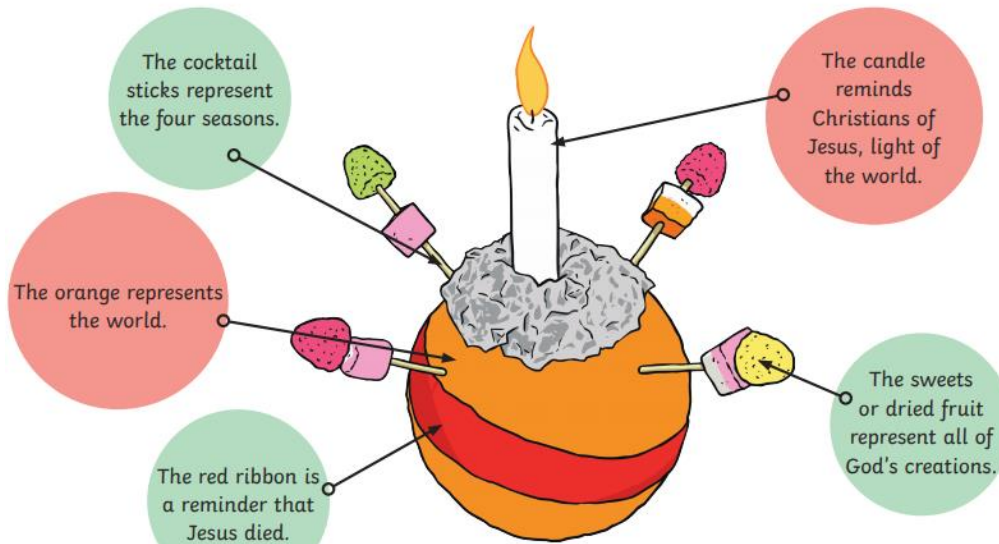

## The Advent Wreath

The Advent wreath has five candles. For each of the four Sundays before Christmas a candle will be lit. For the first two weeks the priest lights a purple Candle. On the third week, a pink candle will be lit and on the fourth week a purple candle will be lit. On Christmas Day, the final candle in the middle of the Wreath is lit. This is a white candle. Can you colour the Advent wreath?

### What Does the Christingle Mean?

- The orange represents the world.
- The red ribbon represents the love of God and Jesus' blood on the cross.
- The sweet items on cocktail sticks represent God's creations in all four seasons.
- The candle represents Jesus as the light of the world.